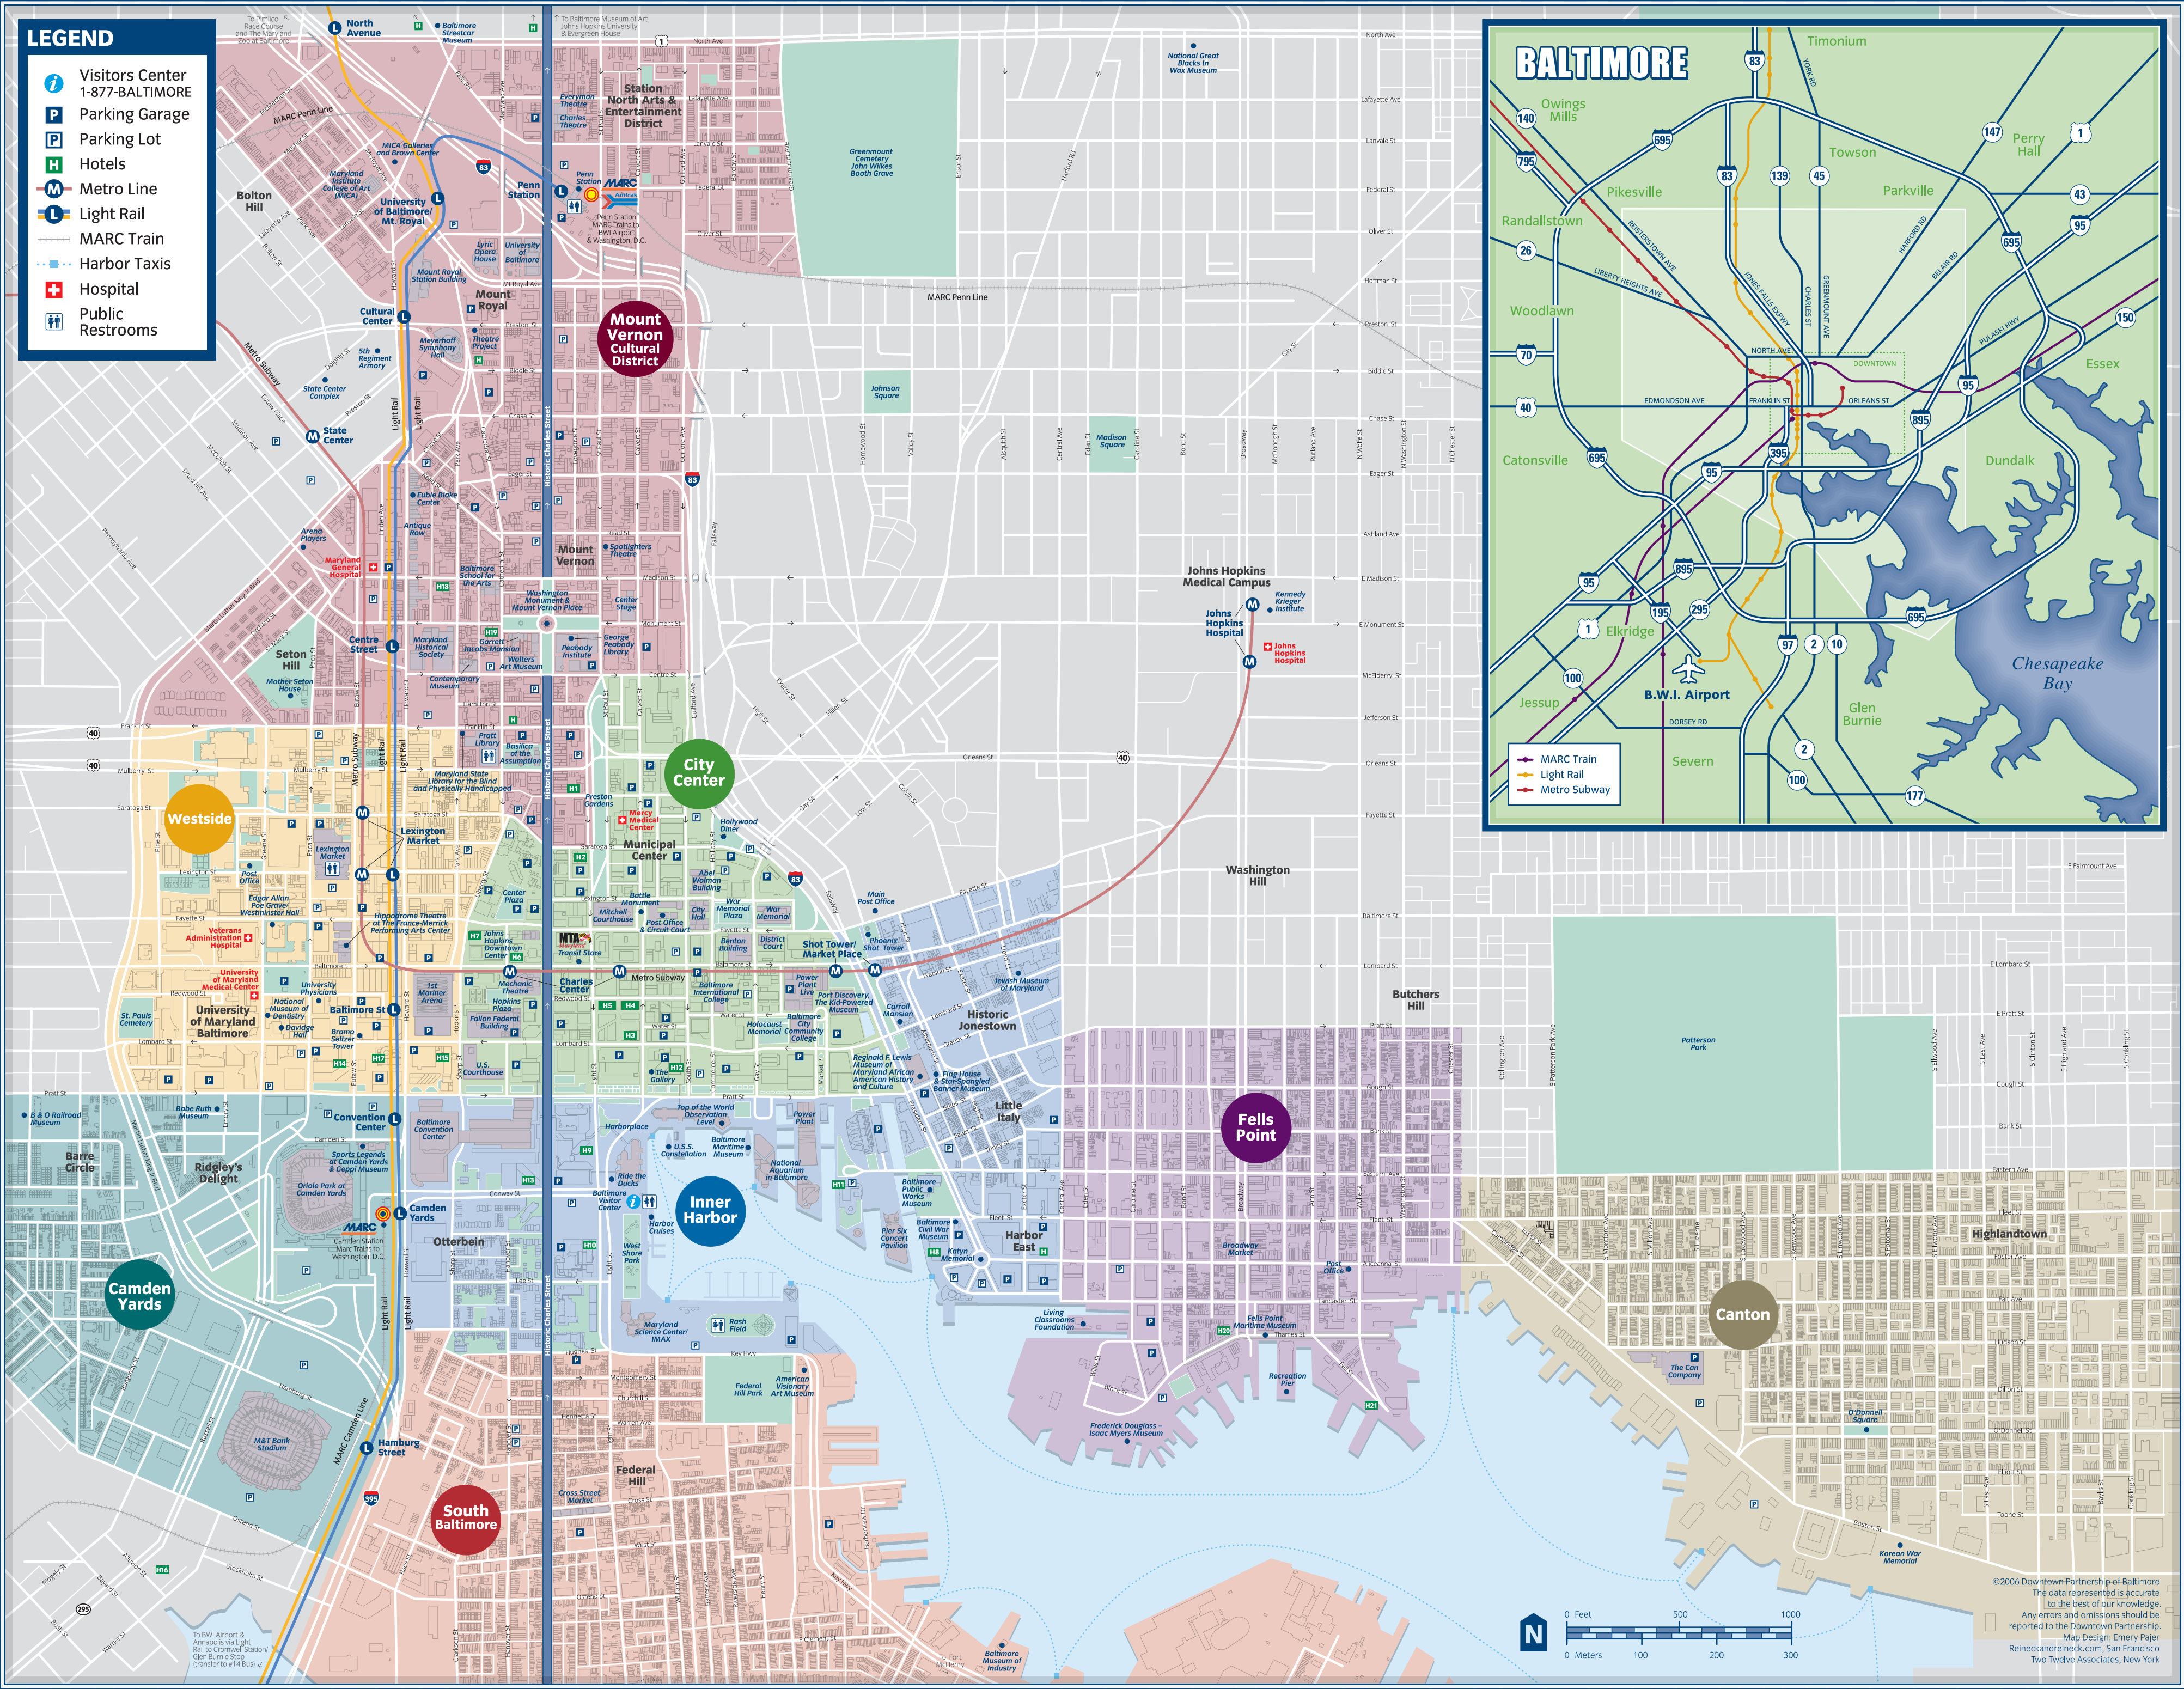

LEGEND

- Visitors Center
  1-877-BALTIMORE
- Parking Garage
- Parking Lot
- Hotels
- Metro Line
- Light Rail
- MARC Train
- Harbor Taxis
- Hospital
- Public Restrooms