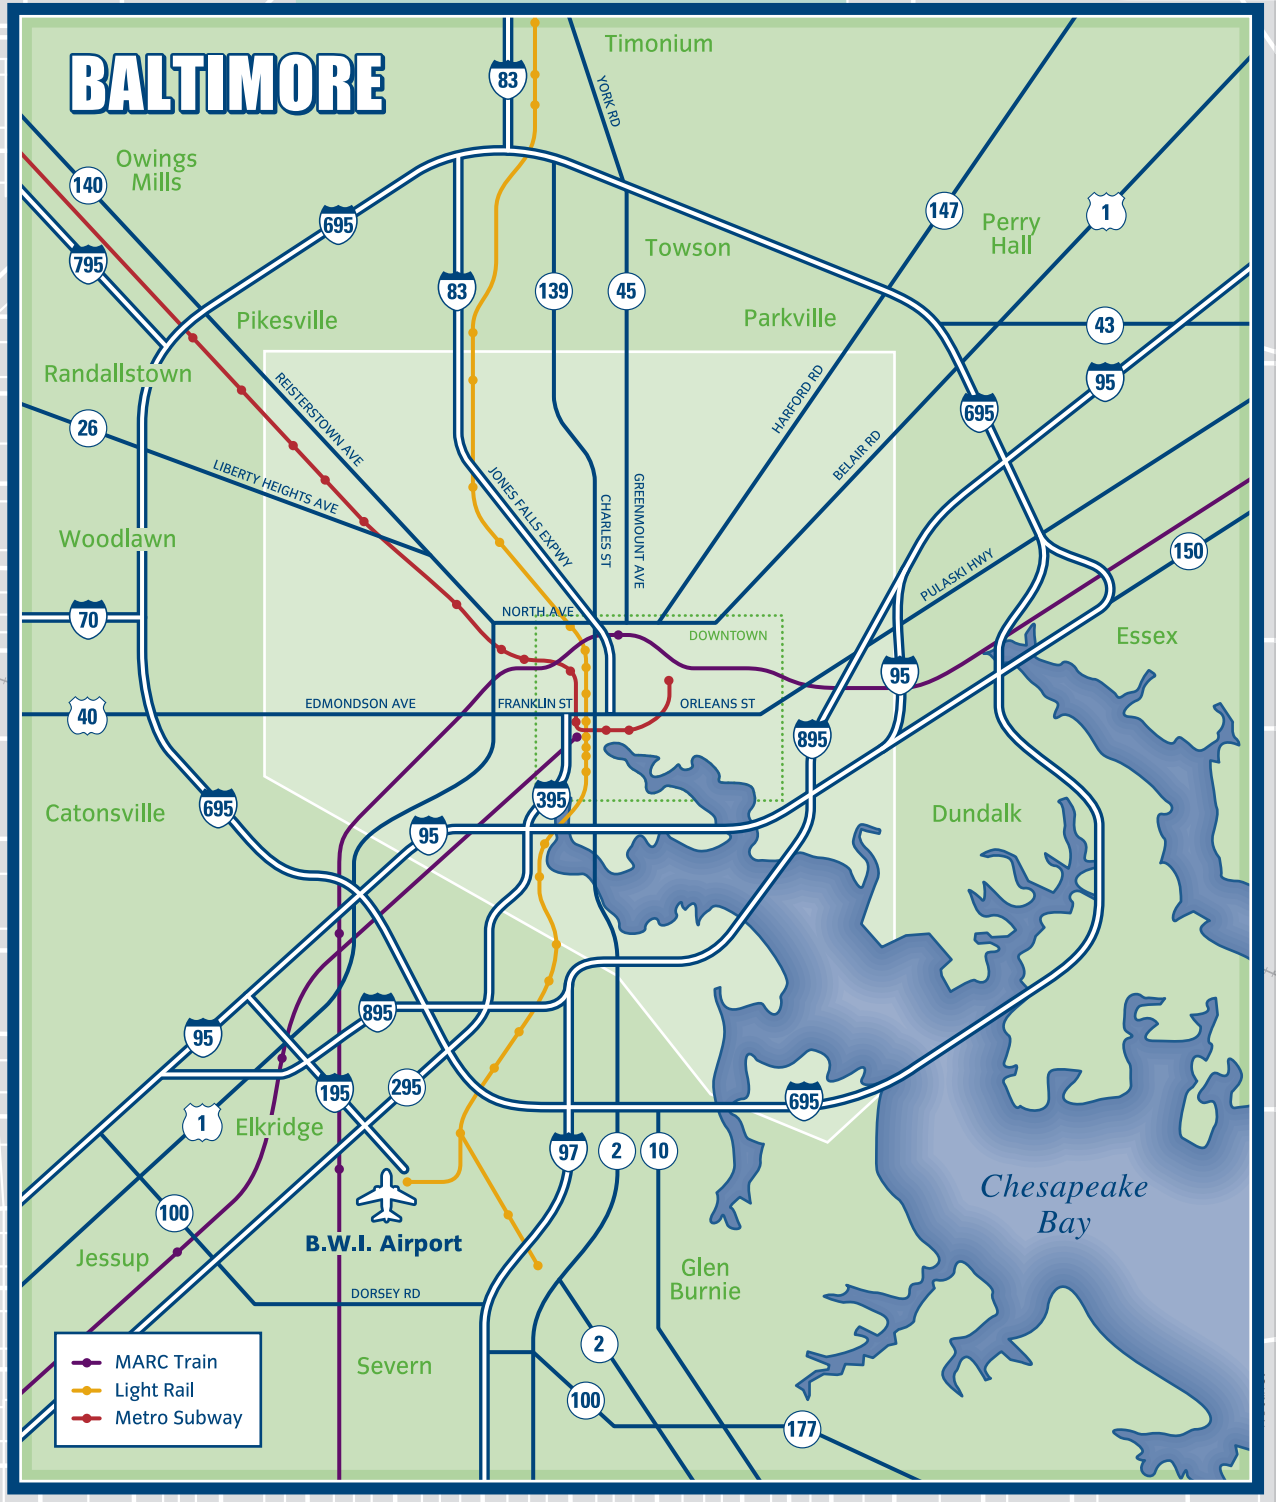

LEGEND

- Visitors Center
  1-877-BALTIMORE
- Parking Garage
- Parking Lot
- Hotels
- Metro Line
- Light Rail
- MARC Train
- Harbor Taxis
- Hospital
- Public Restrooms